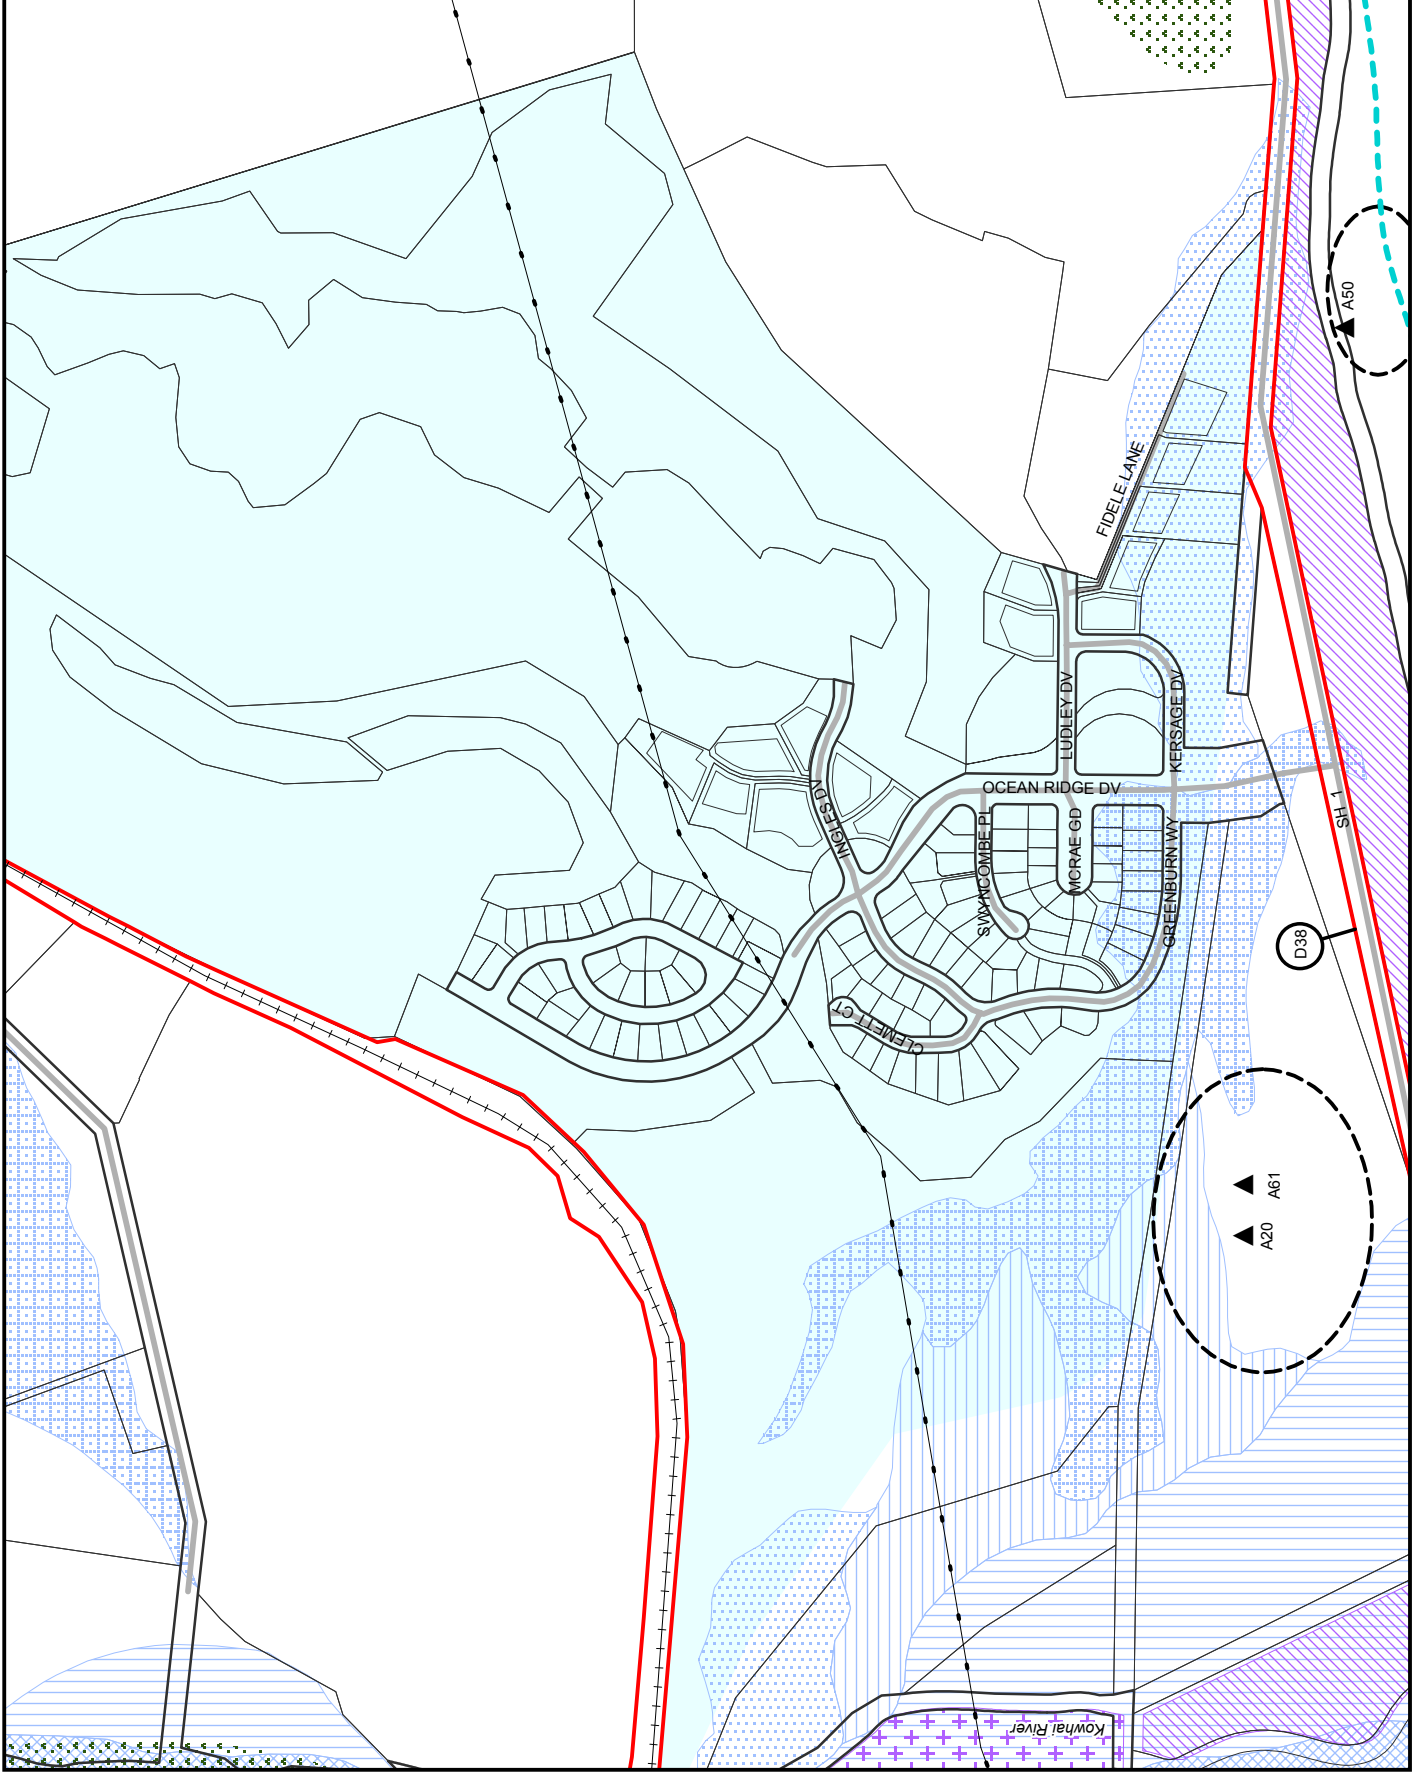

**KAIKOURA
DISTRICT COUNCIL**

39	39	40
41	54	42
55	41	42

Scale: 1:7,500

54

Ocean Ridge

Cadastral information is sourced from LINZ data. Crown Copyright Reserved.