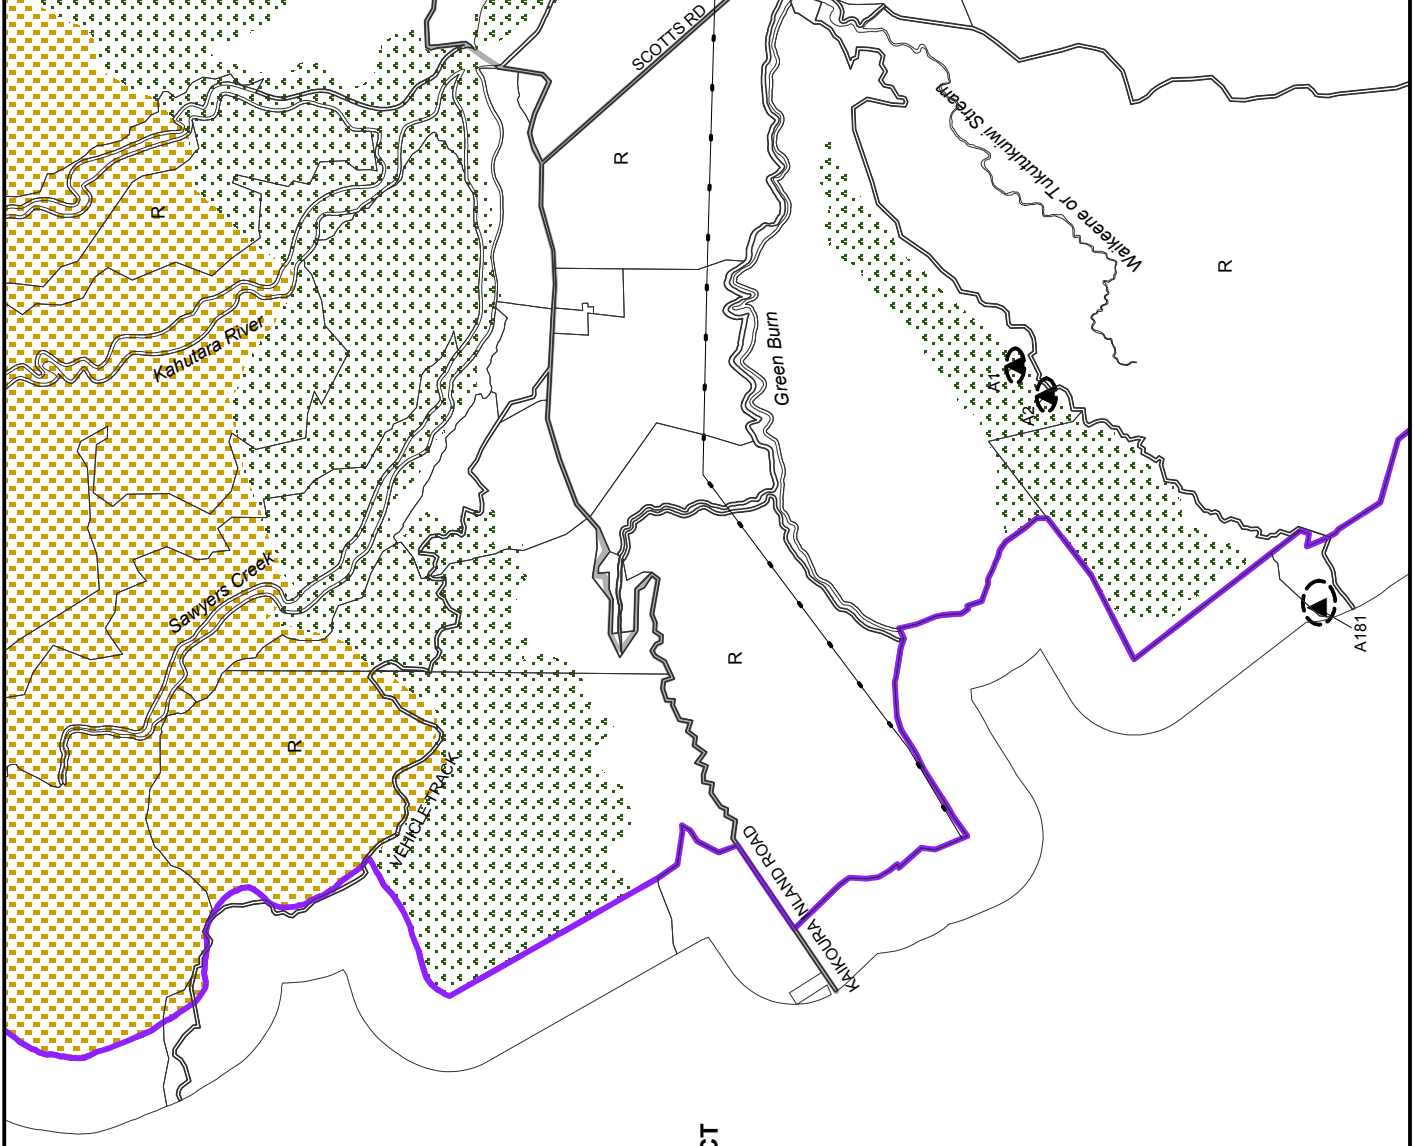

**KAIKOURA
DISTRICT COUNCIL**

23	24	25
26	27	28
	29	30

Scale: 1:50,000

27

HURUNUI DISTRICT