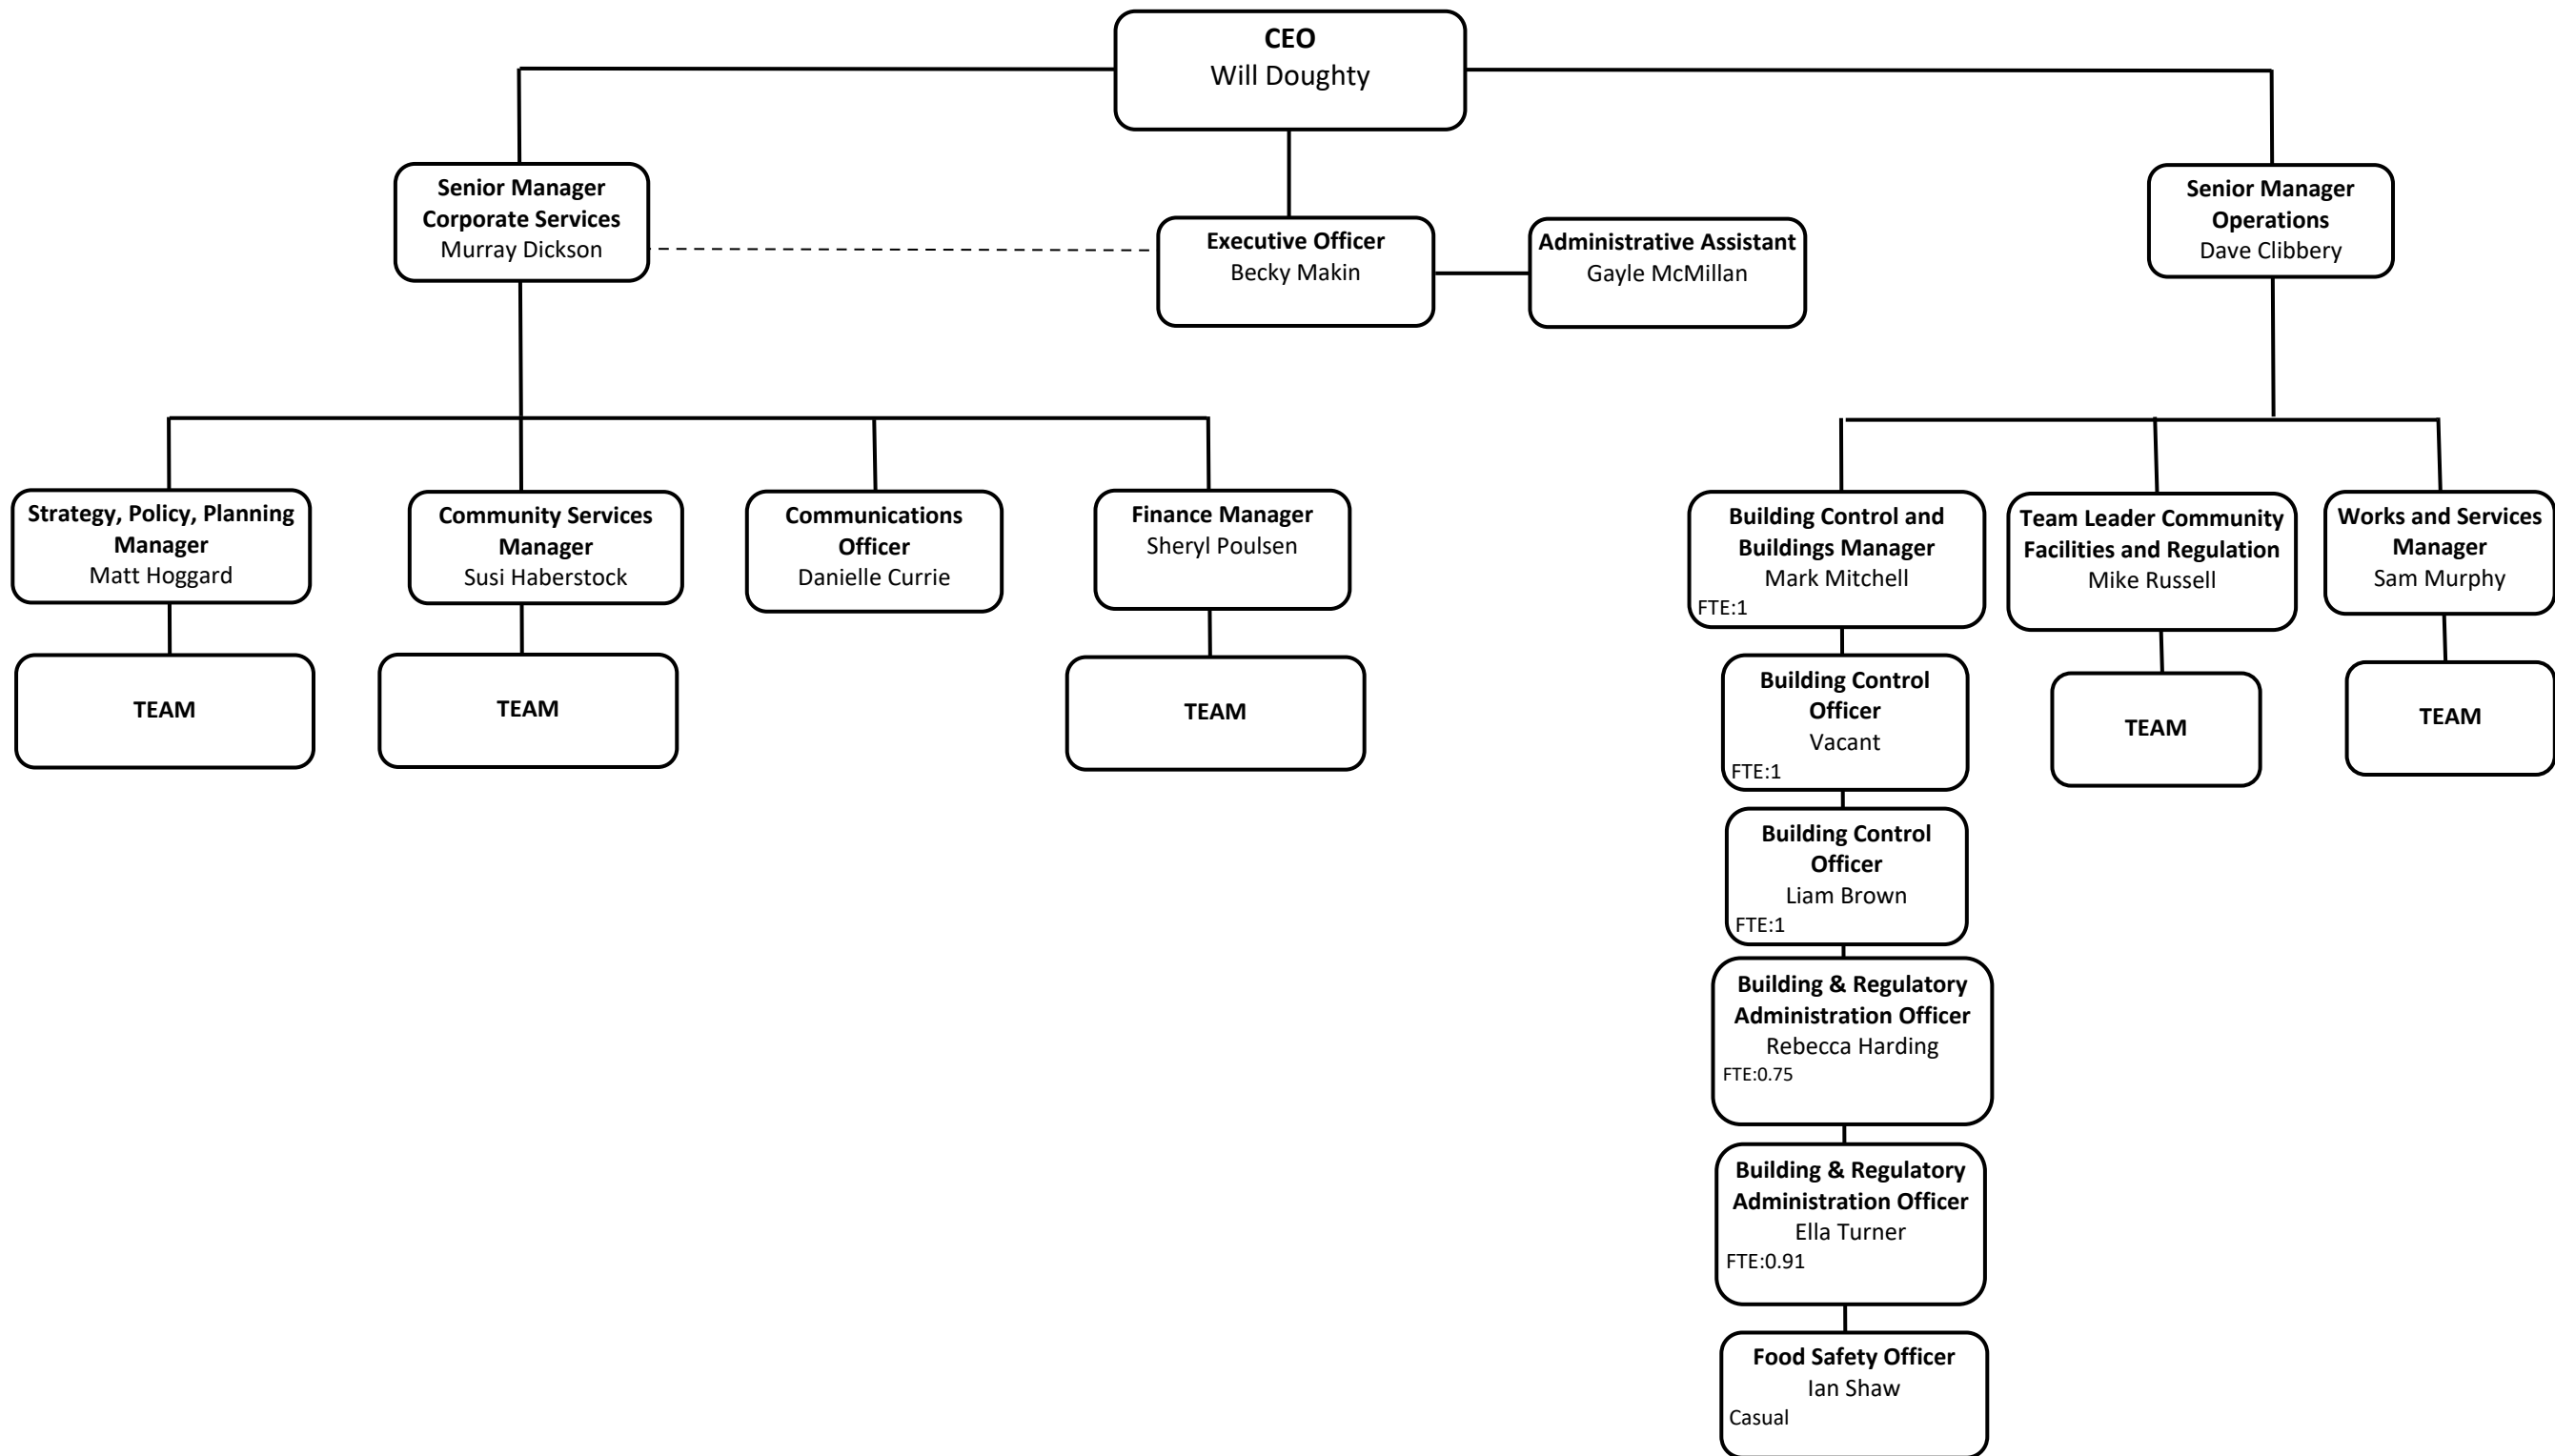

# KAIKŌURA DISTRICT COUNCIL – ORGANISATION CHART

Current Full Time Equivalent: 31.52  
Kaikoura Ambassadors FTE: 0