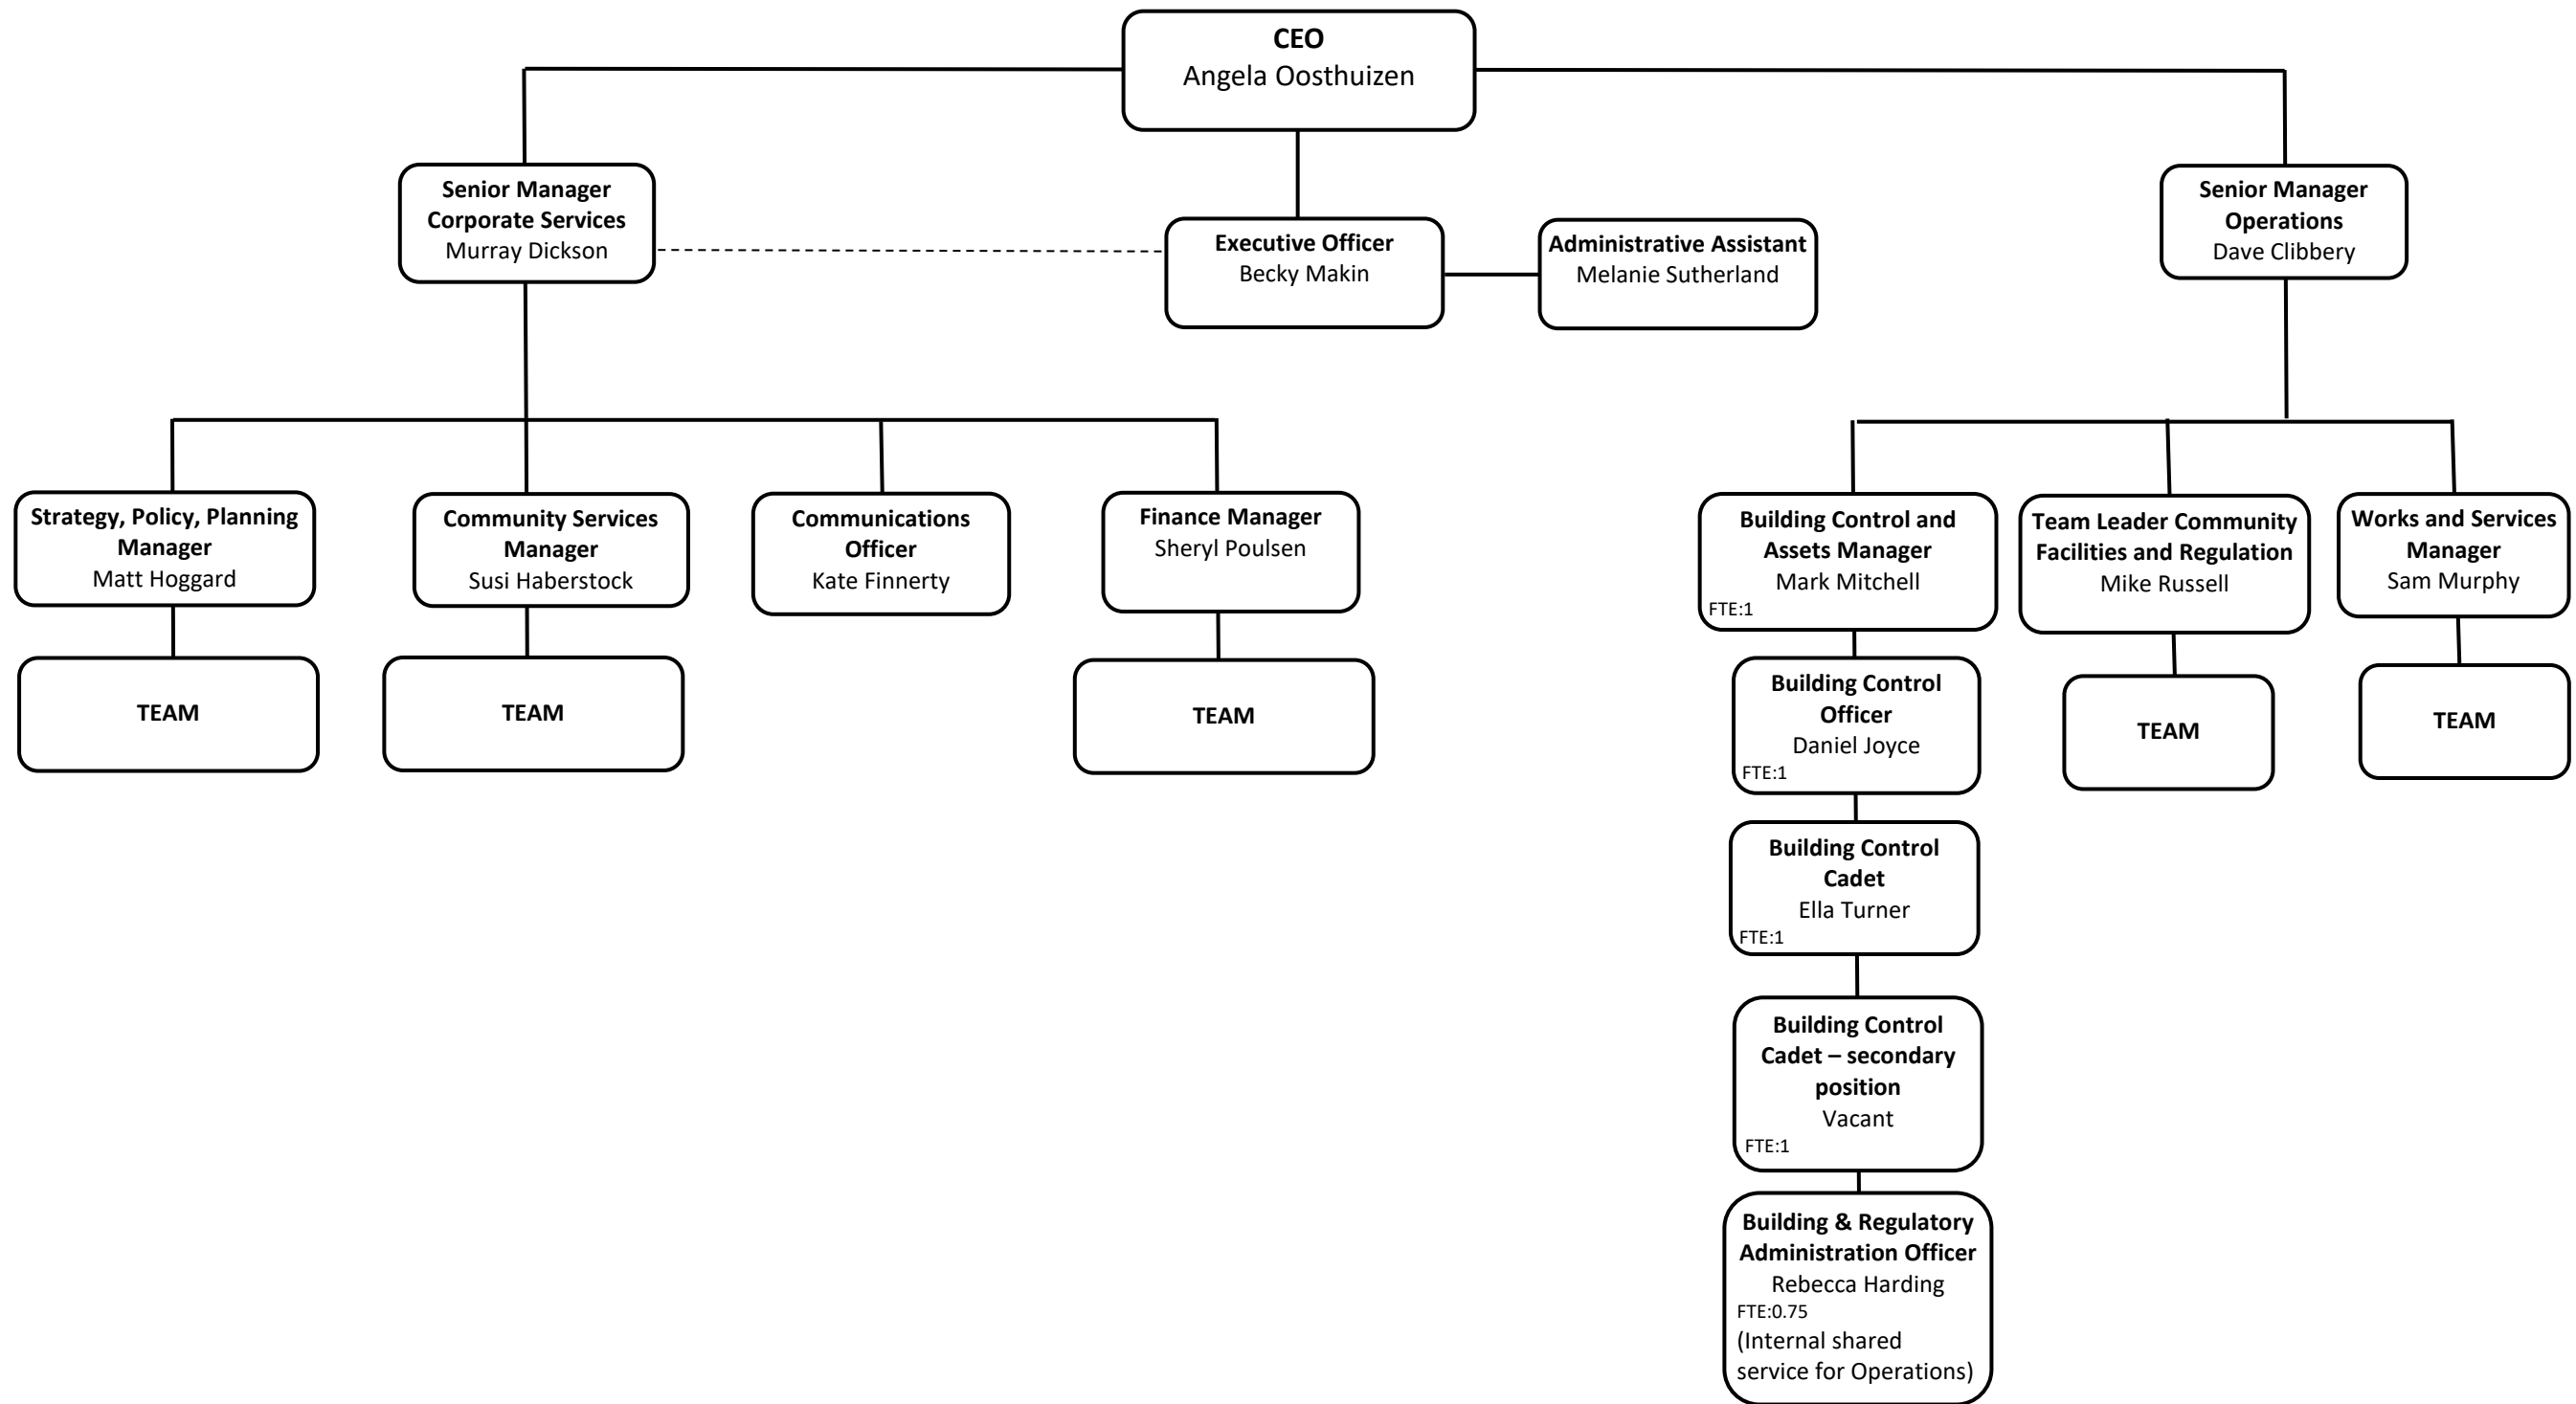

KAIKŌURA DISTRICT COUNCIL – ORGANISATION CHART – ONLINE

Current Full Time Equivalent (Including temporary Rebuild Team and externally funded positions): 32.59