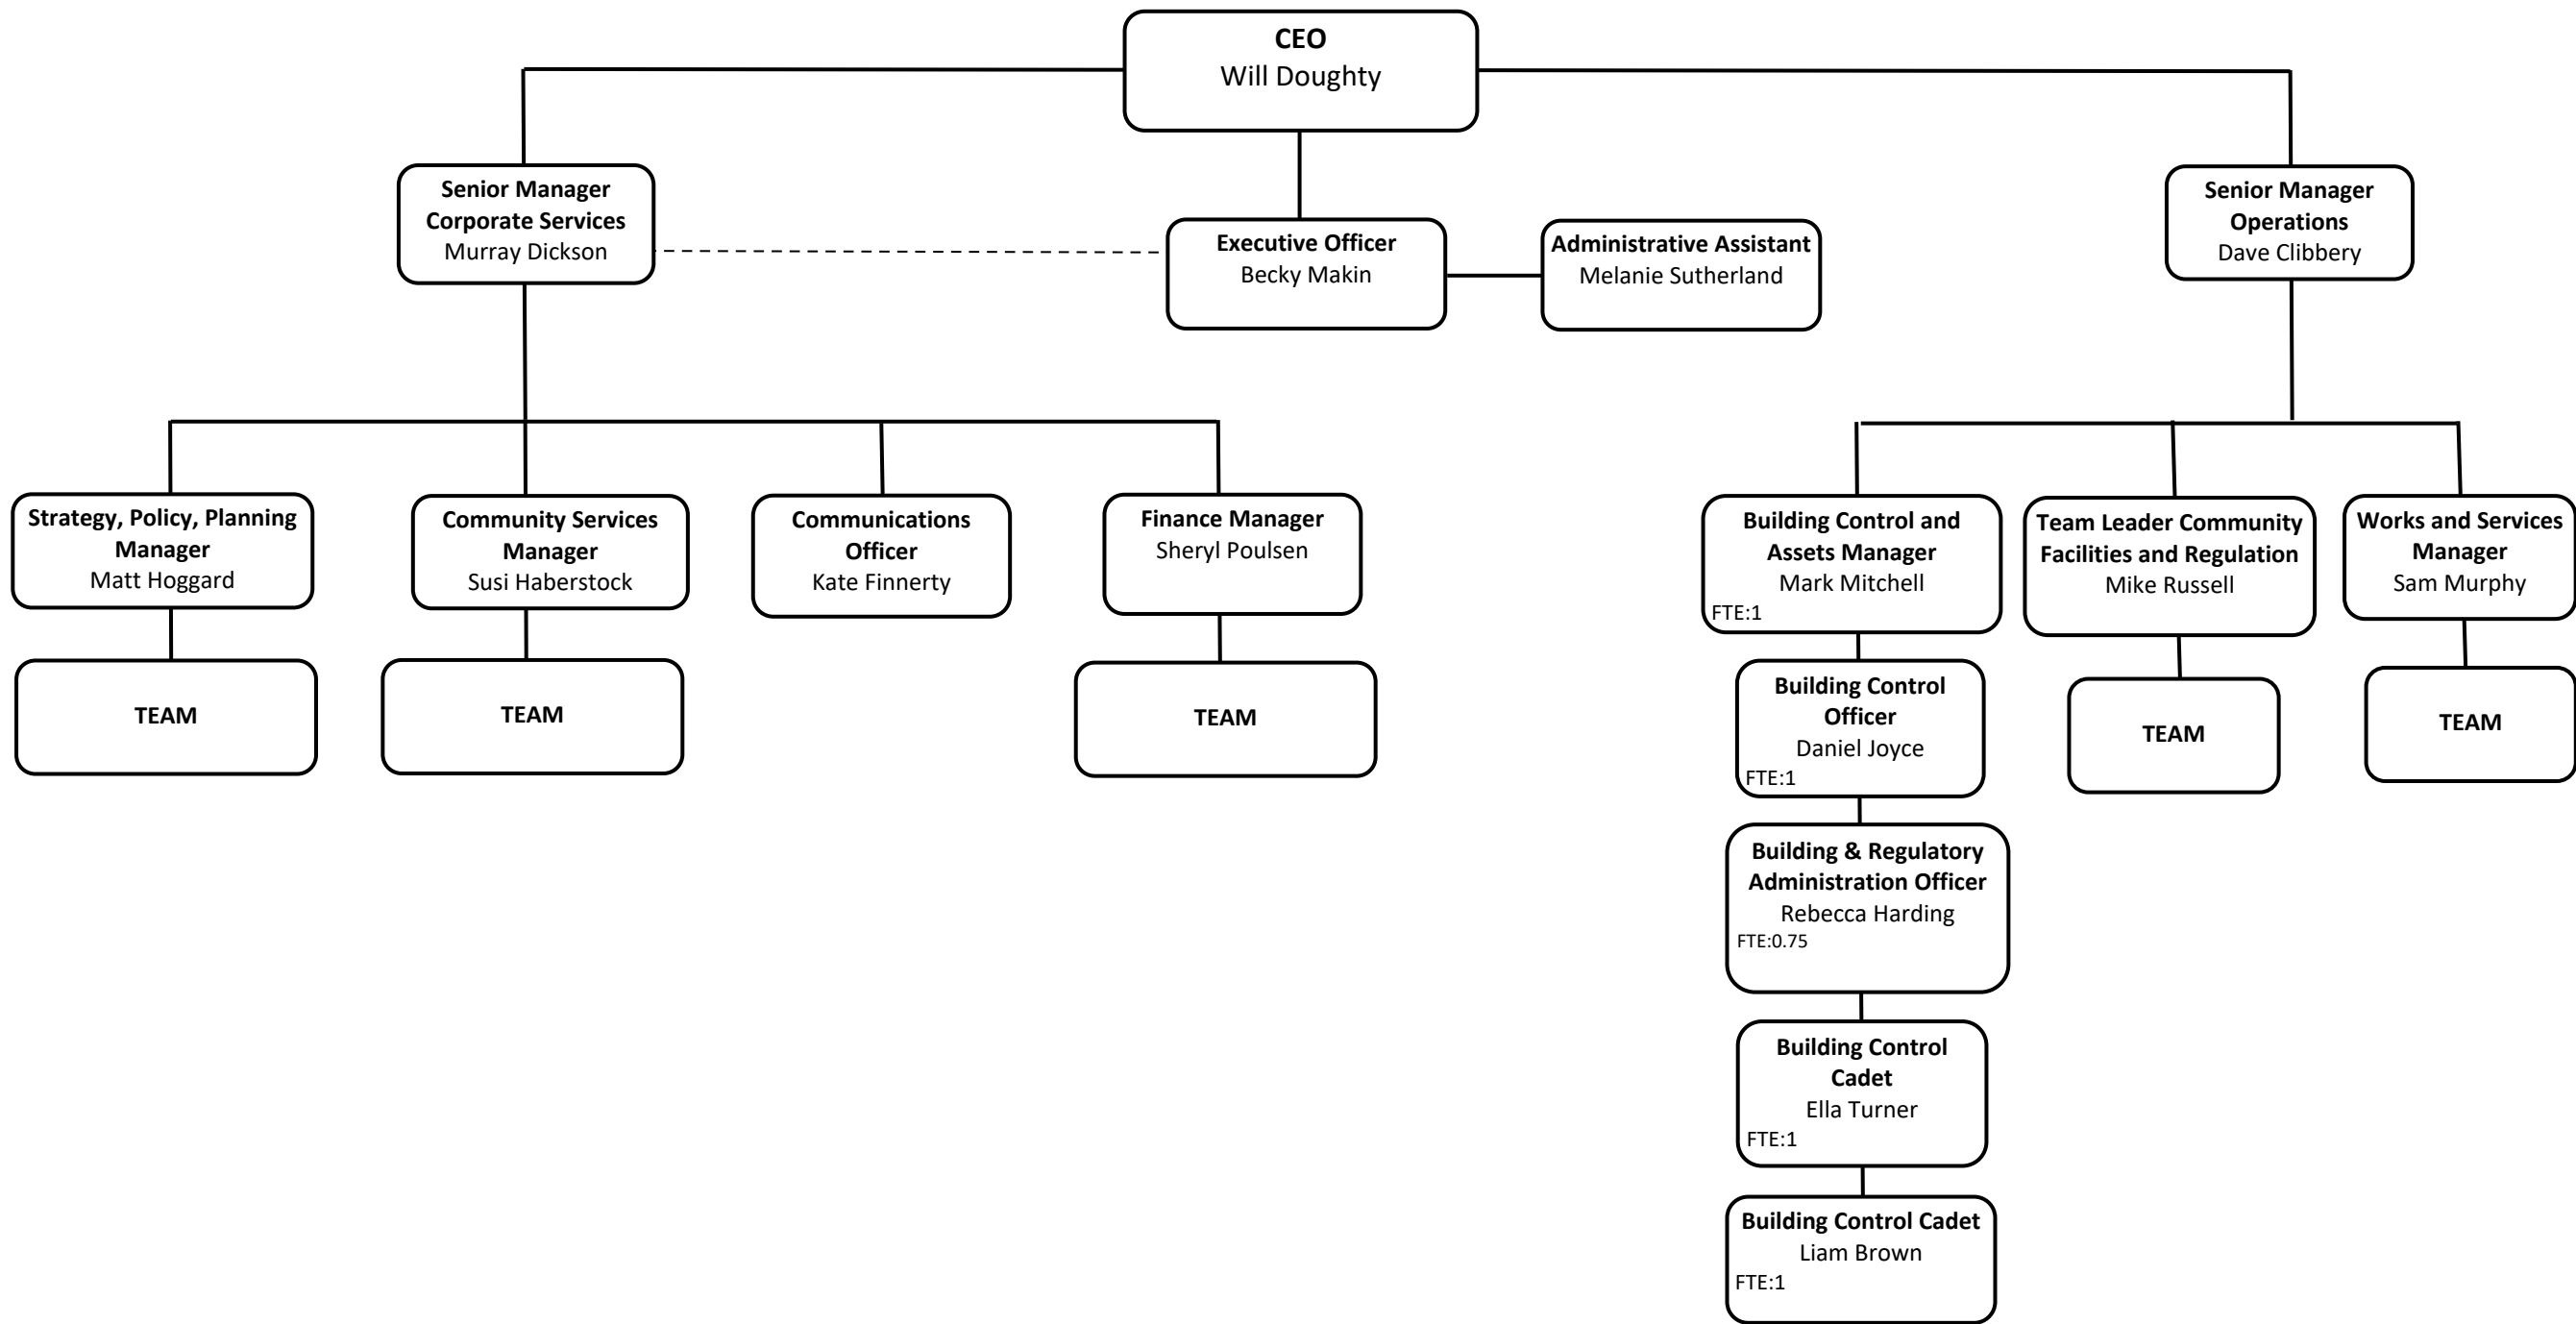

KAIKŌURA DISTRICT COUNCIL – ORGANISATION CHART

Current Full Time Equivalent: 32.59
Kaikoura Ambassadors FTE: 0