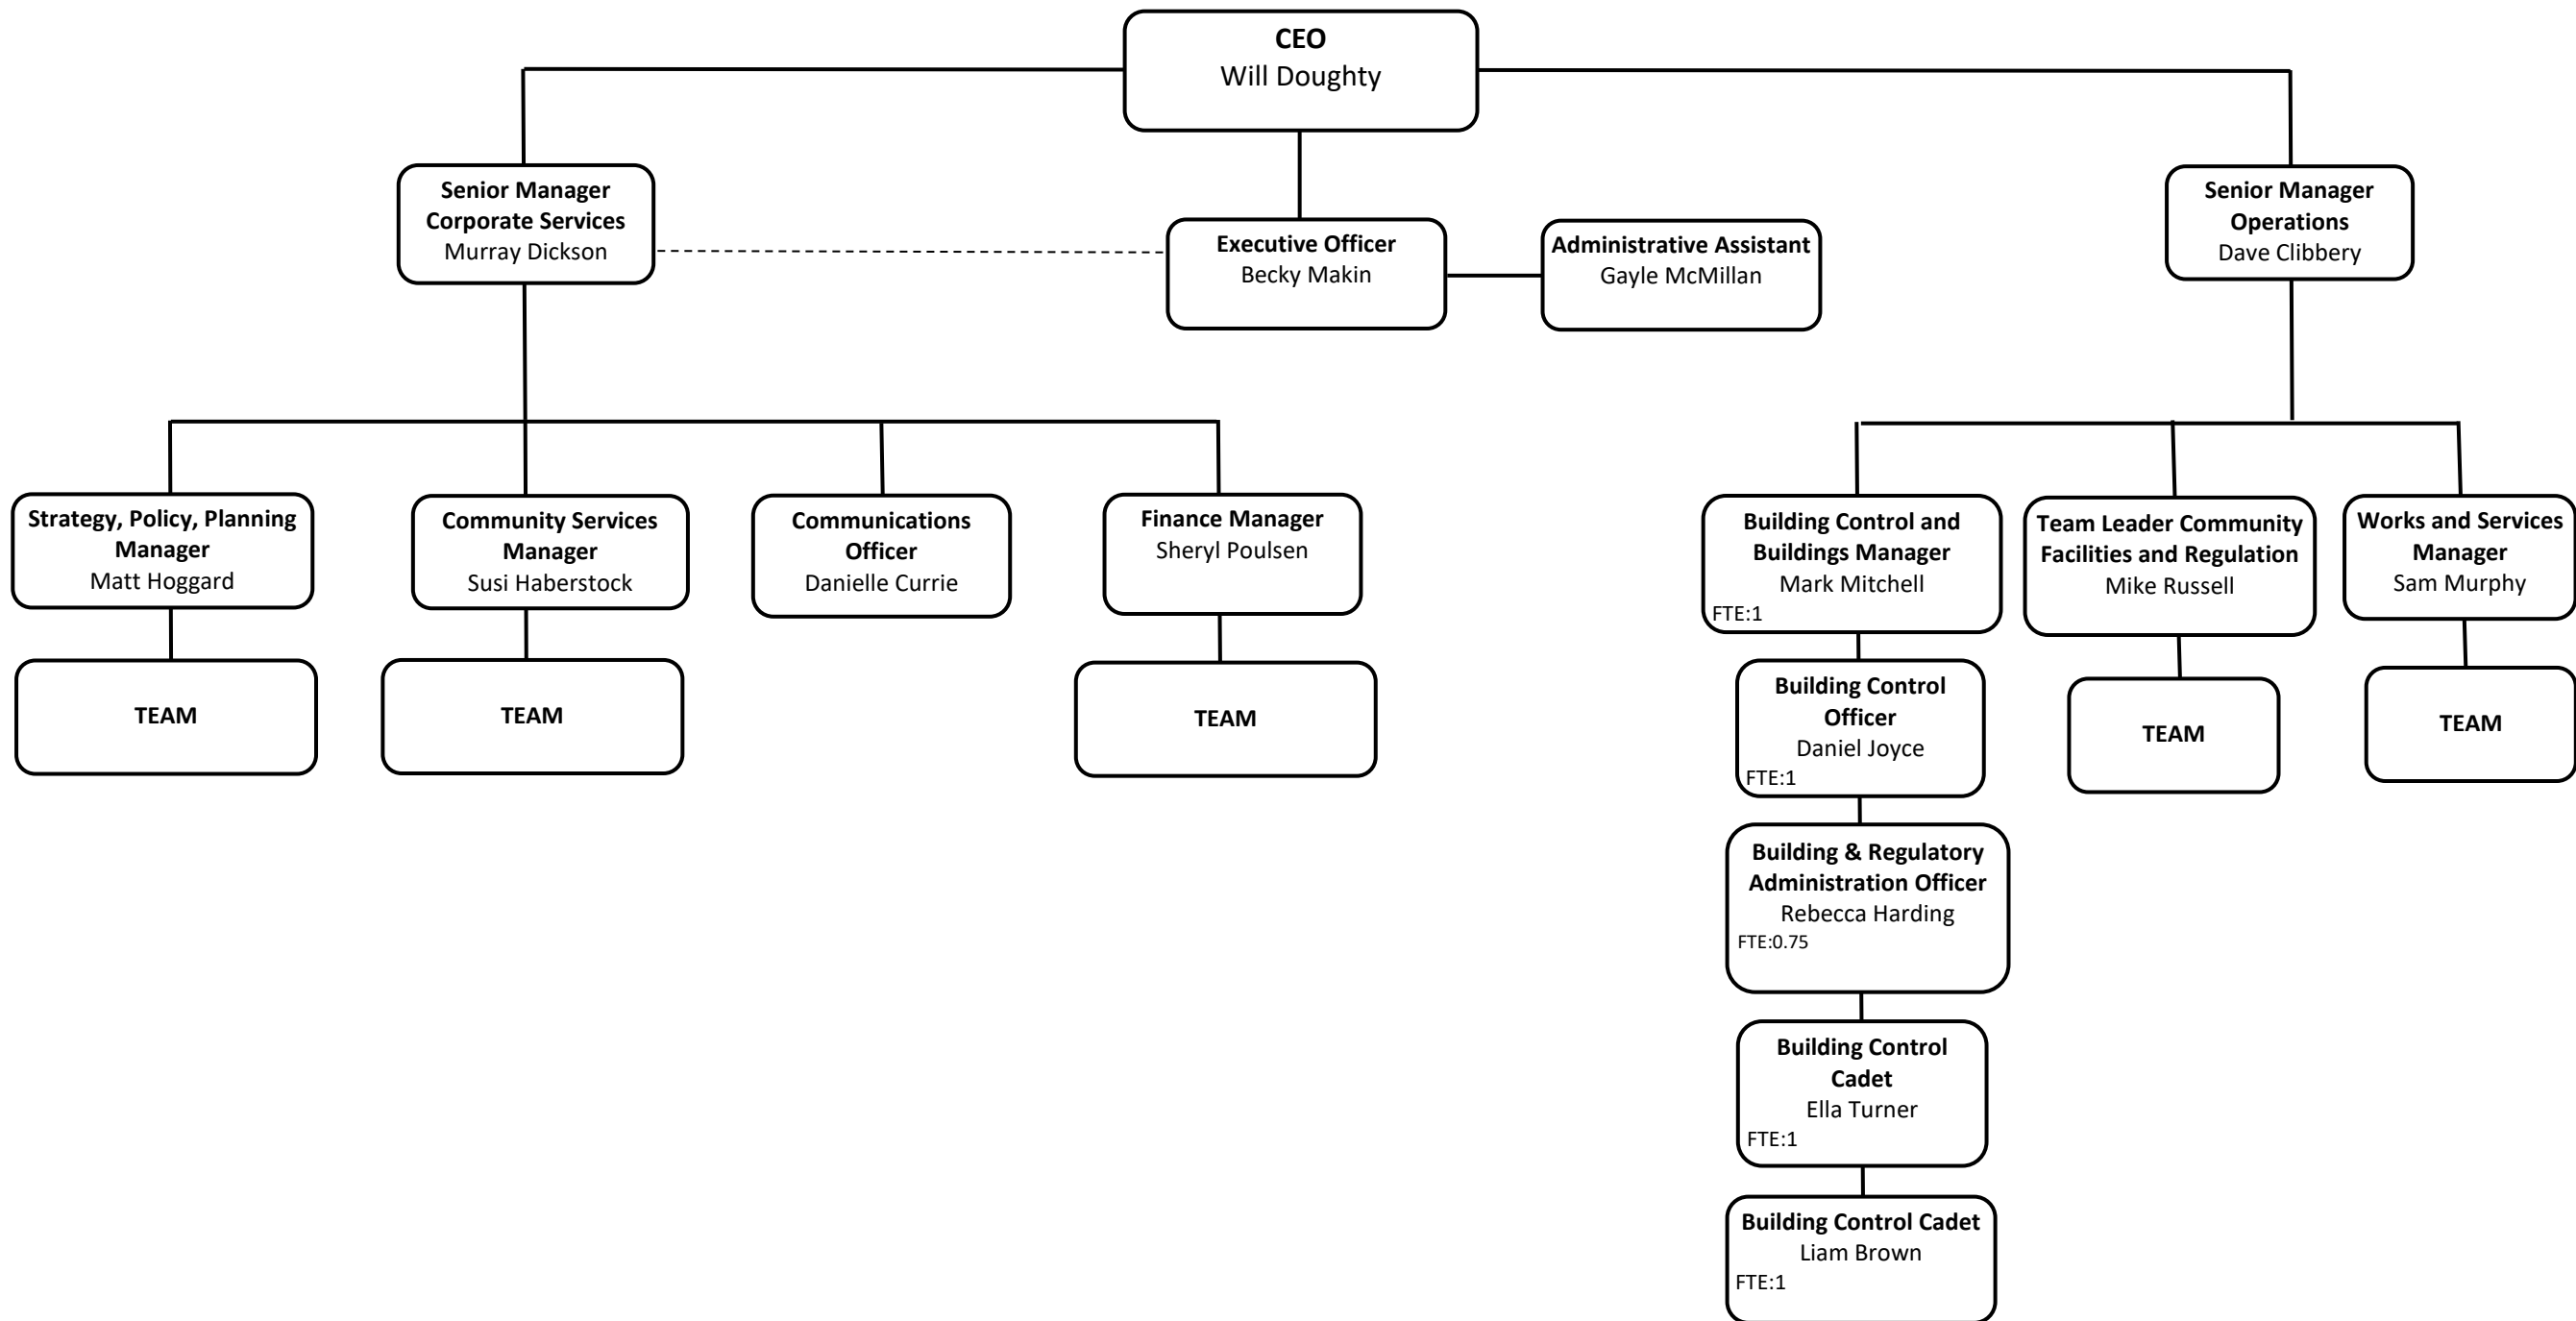

# KAIKŌURA DISTRICT COUNCIL – ORGANISATION CHART

Current Full Time Equivalent: 32.59  
Kaikoura Ambassadors FTE: 0