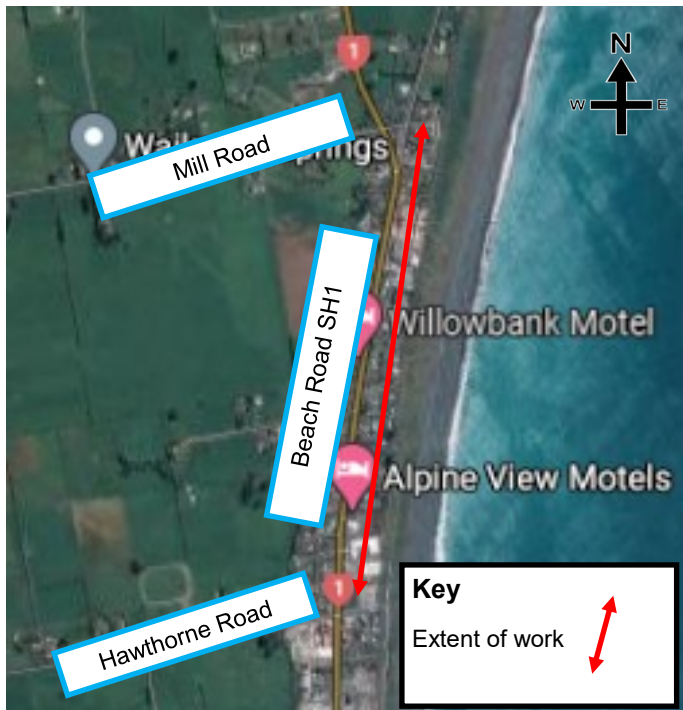

WORK NOTICE

What	Day works—resealing SH1
Where	SH1 Beach Road between Hawthorne Road and Mill Road
When	From 23 November for up to three weeks

Map 1: Location of work (source Google)

WHAT WE ARE DOING

We will be cape sealing the highway, this is done in stages, with a chip seal being laid the first week and the slurry surfacing the second week. Line marking and tidying up will follow. When finished this surface will be quieter than chip seal.

TRAFFIC IMPACTS

Traffic management will consist of contraflow, temporary speed limits, stop/go and detours for local traffic that wants to join or leave the highway.

RESIDENT IMPACTS

Because we require warm temperatures to do this work it will be done during the day. The work will be noisy.

There will be two early 4am starts near the supermarket. The rest of the work will be done between 6am and 6pm.

You may need to wait to leave your property if our machinery is going past. If we are near your property we will have extra people to let you know if it's safe to drive on the new seal. Please drive carefully over the seal for the best results.