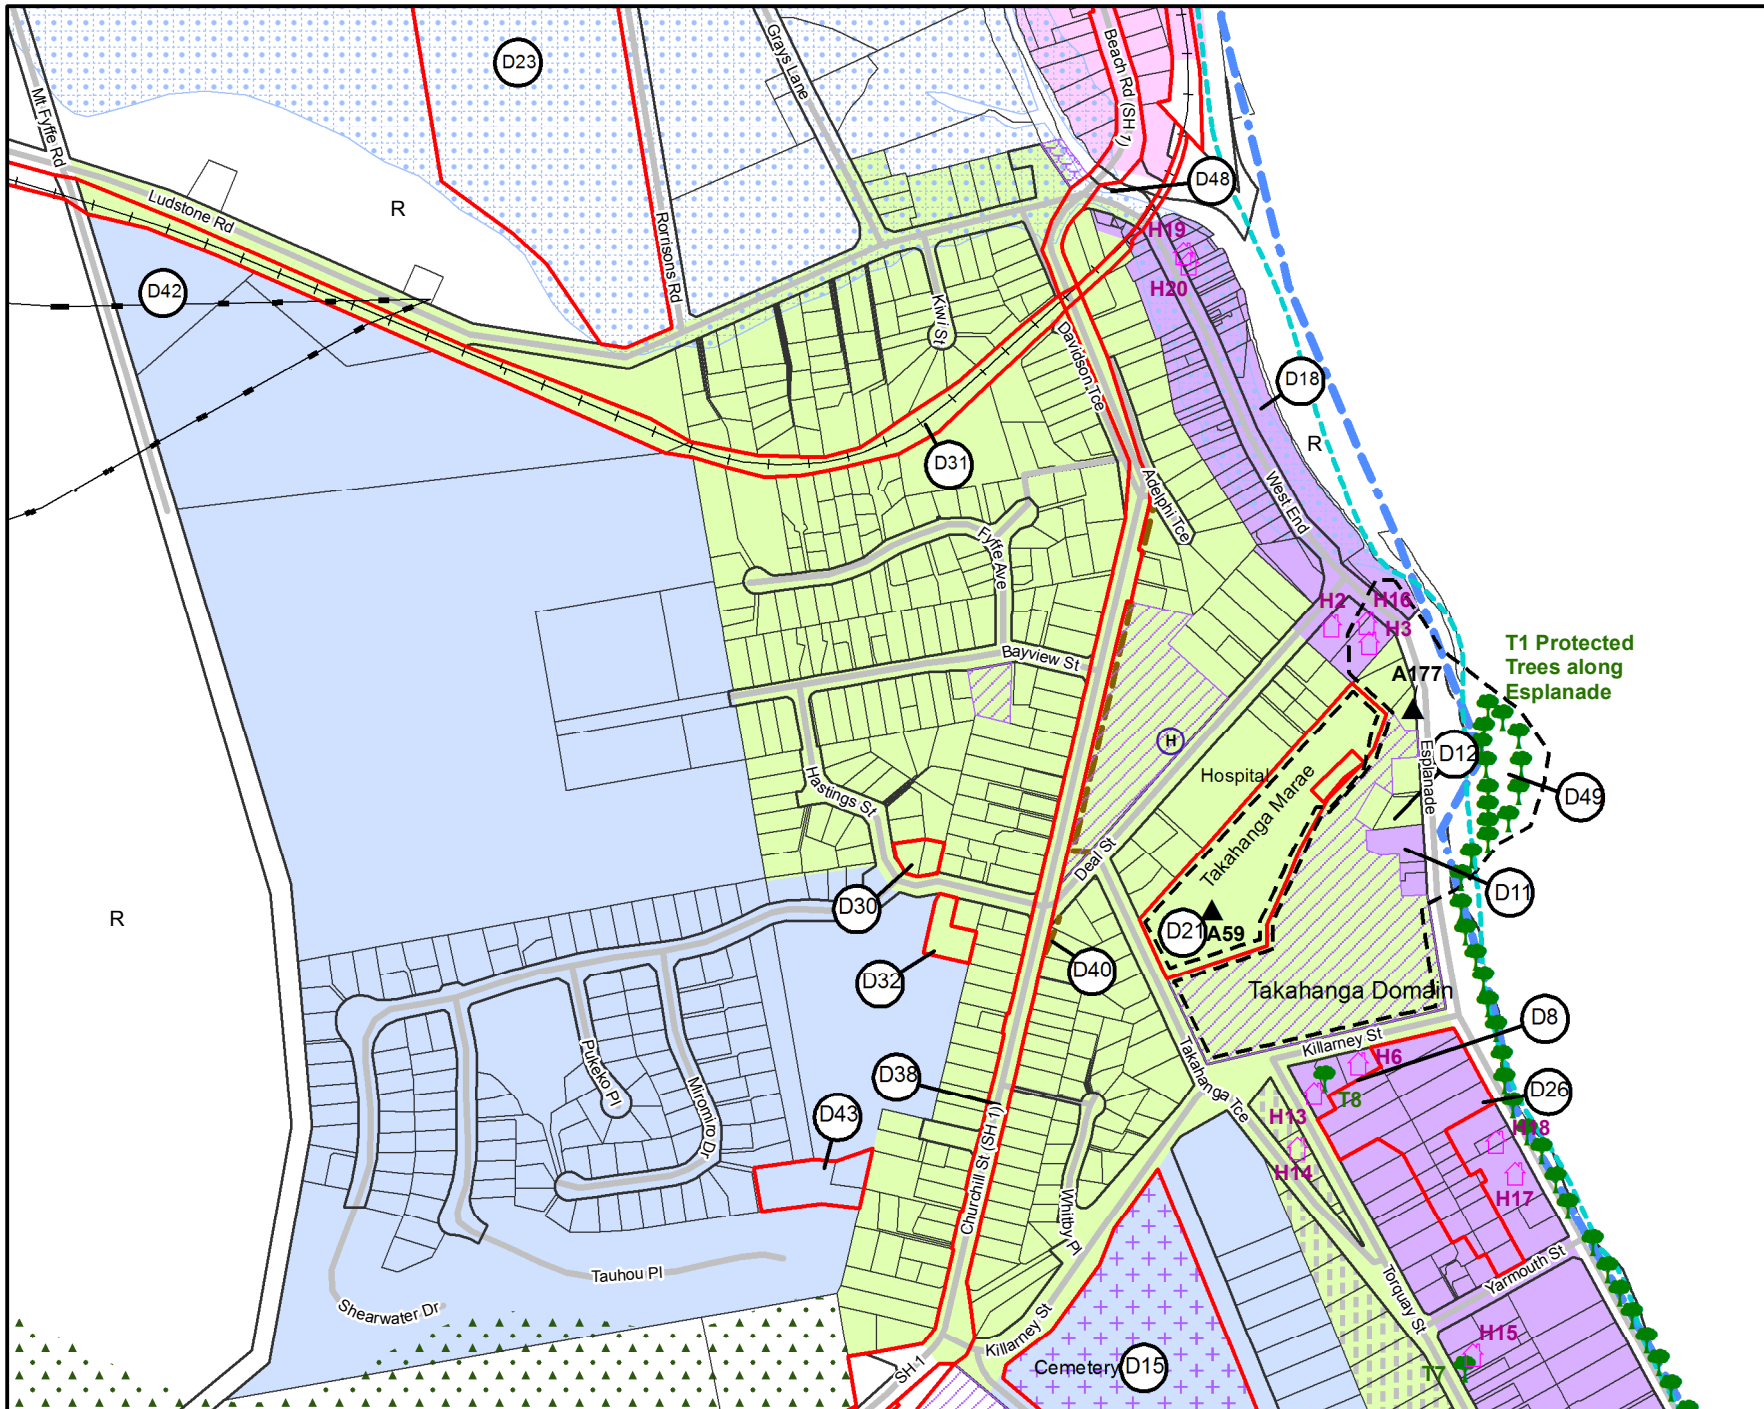

**KAIKOURA
DISTRICT COUNCIL**

40	44	40
42	45	42
40	46	47

1:7,500

**45
Kaikoura**

Kaikoura District Council does not guarantee that the data in this map is without flaw of any kind and disclaims all liability for any errors, loss or other consequences which may arise from relying on any information depicted. Cadastral and topographic data sourced from LINZ. Crown Copyright Reserved.