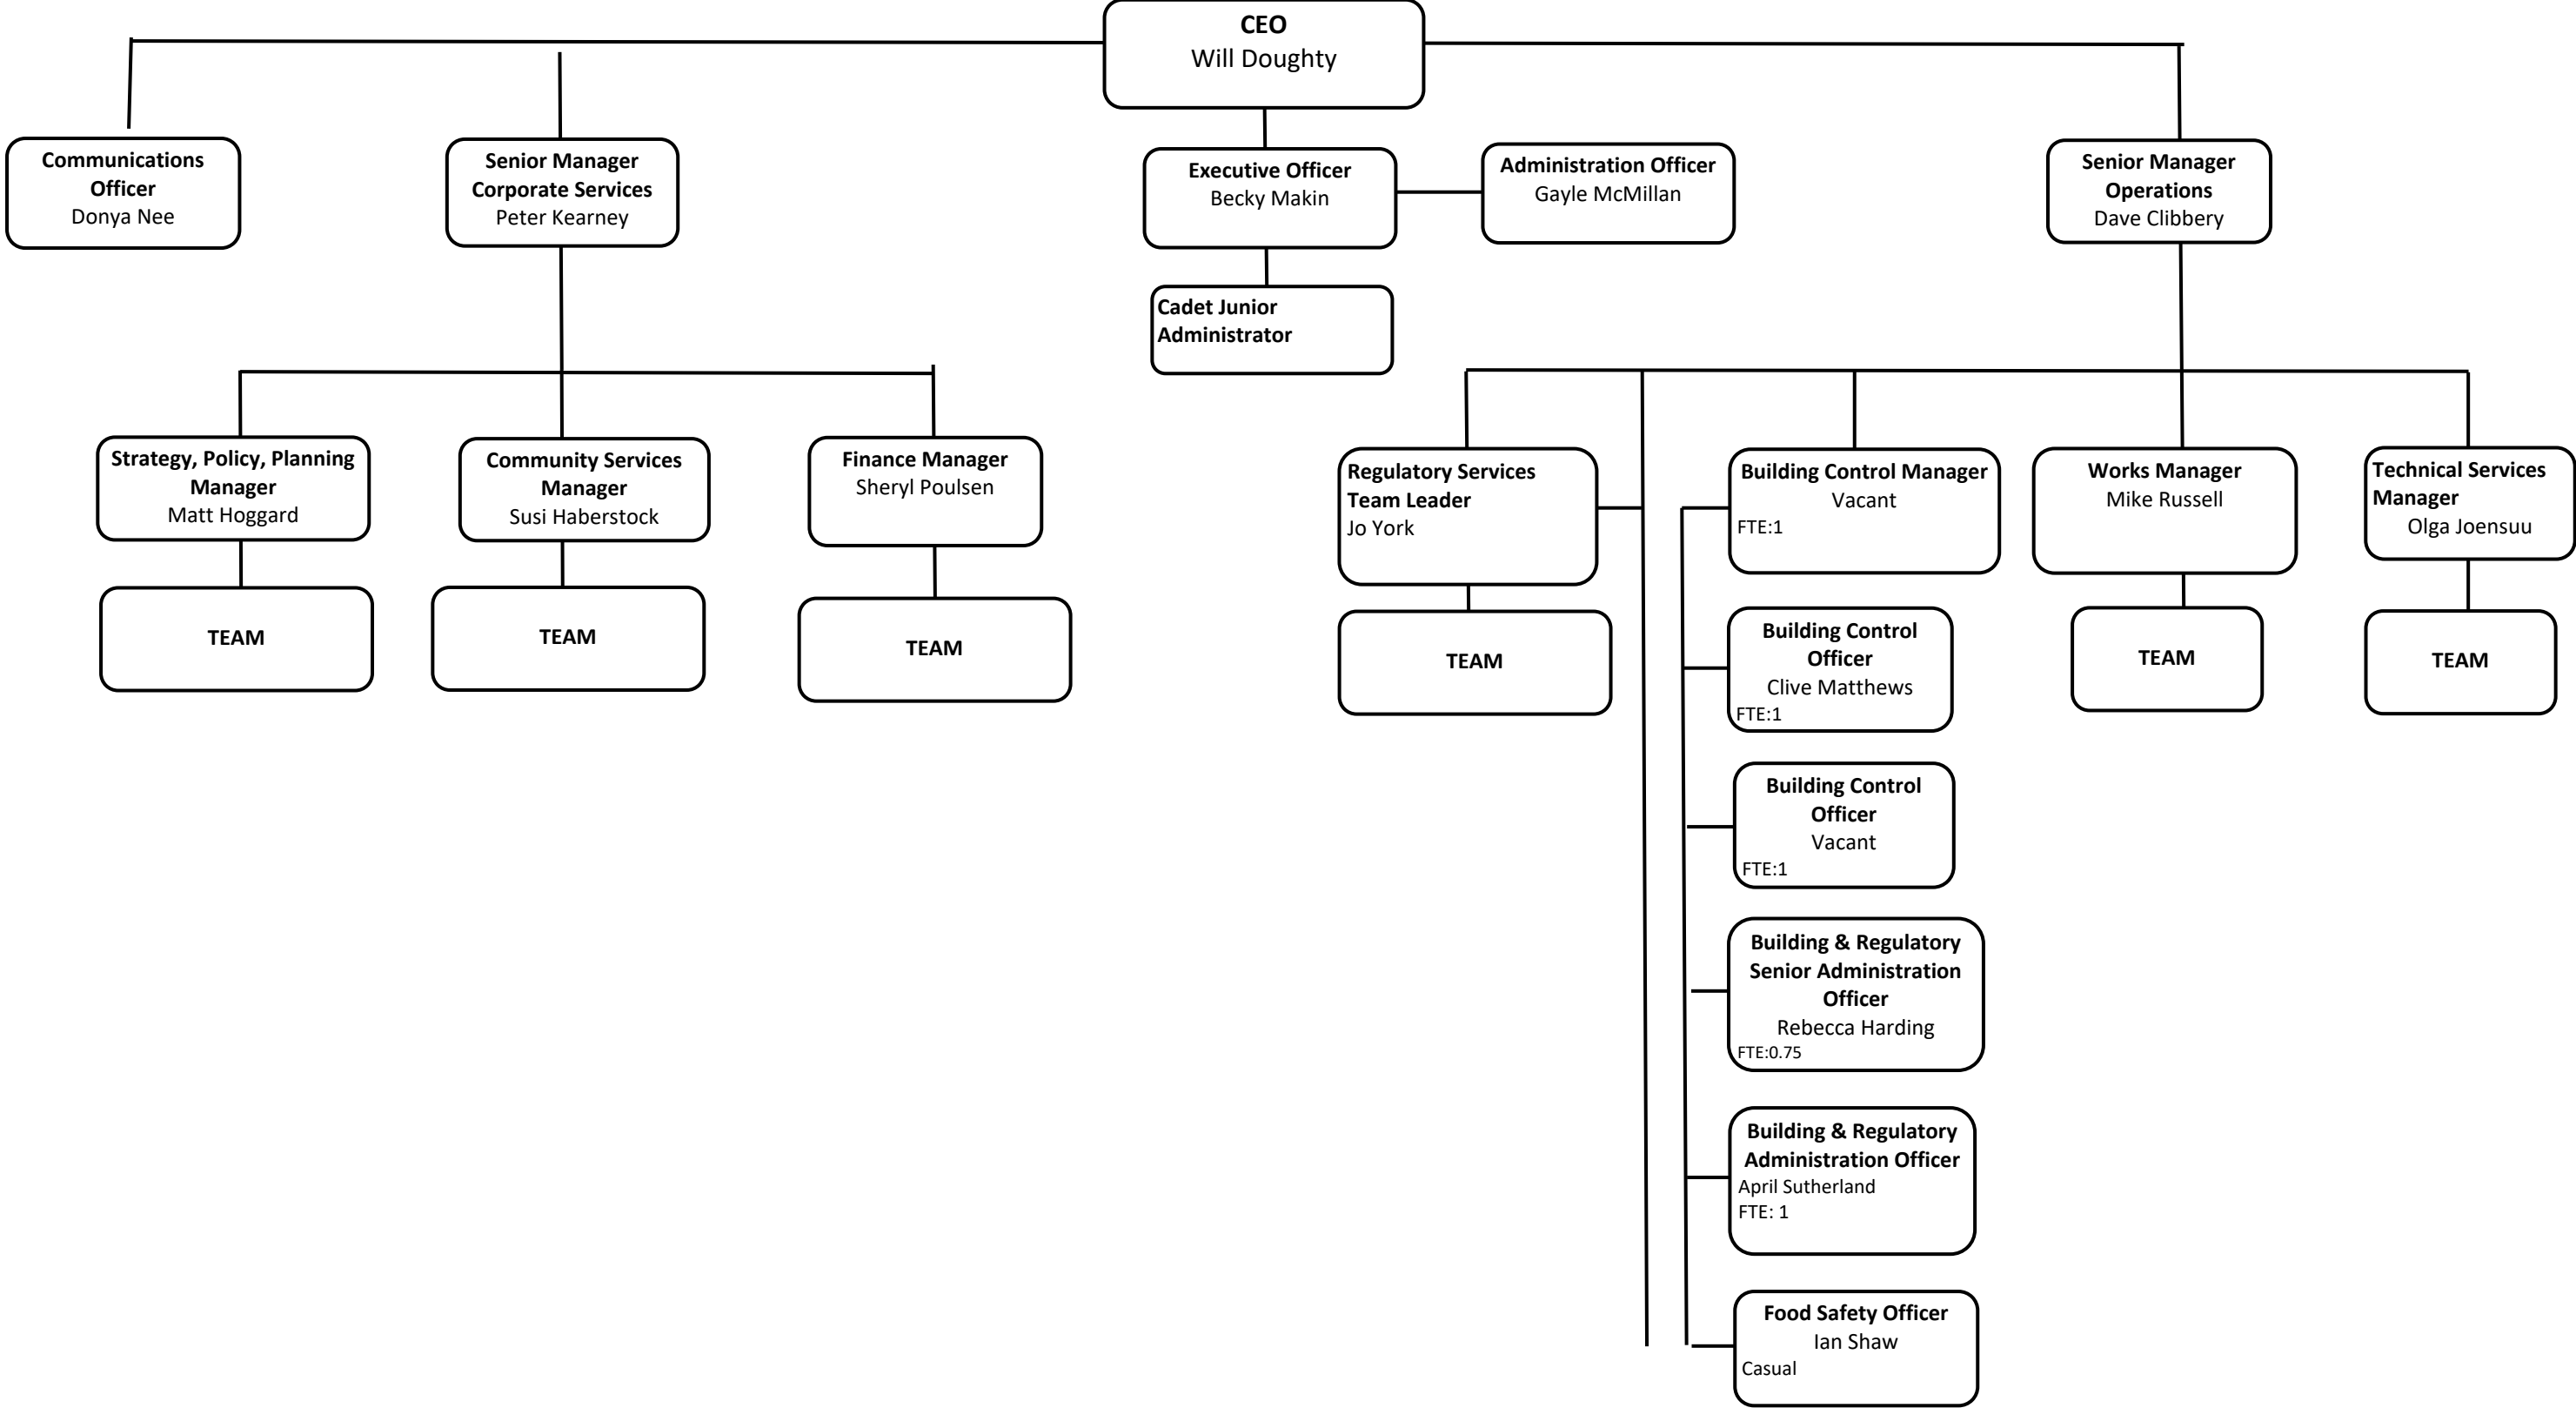

KAIKŌURA DISTRICT COUNCIL – ORGANISATION CHART

Current Full Time Equivalent: 33.40