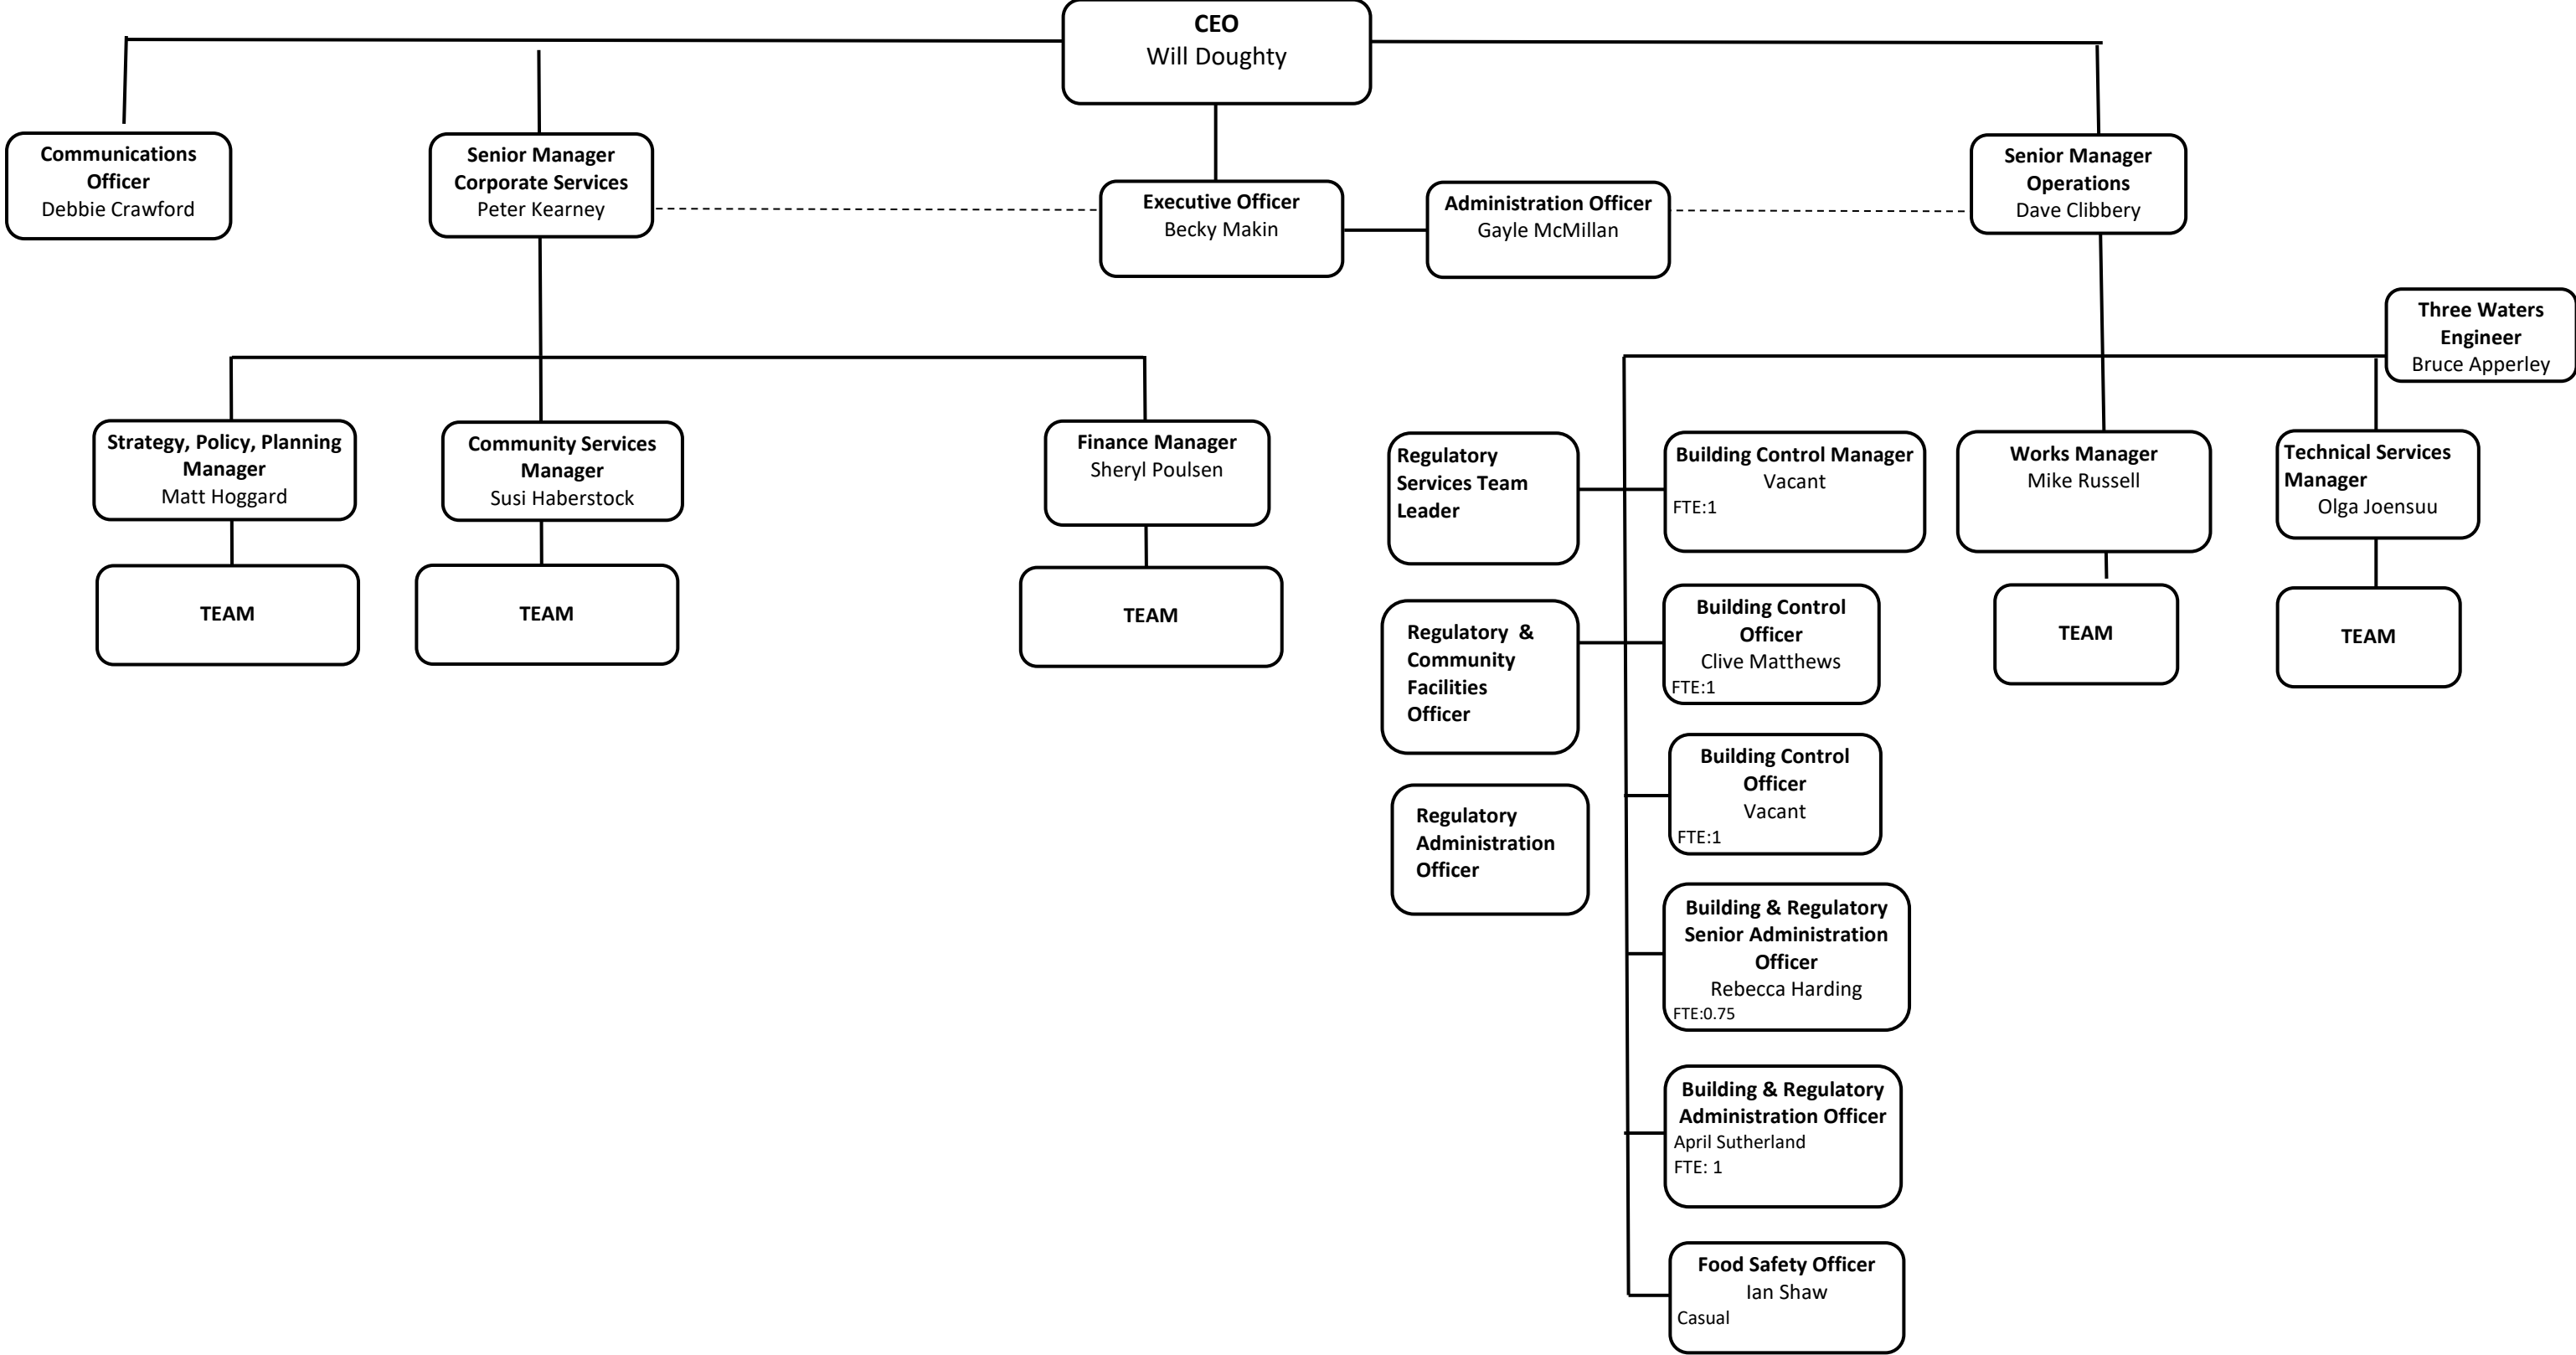

KAIKŌURA DISTRICT COUNCIL – ORGANISATION CHART

Current Full Time Equivalent: 32.90